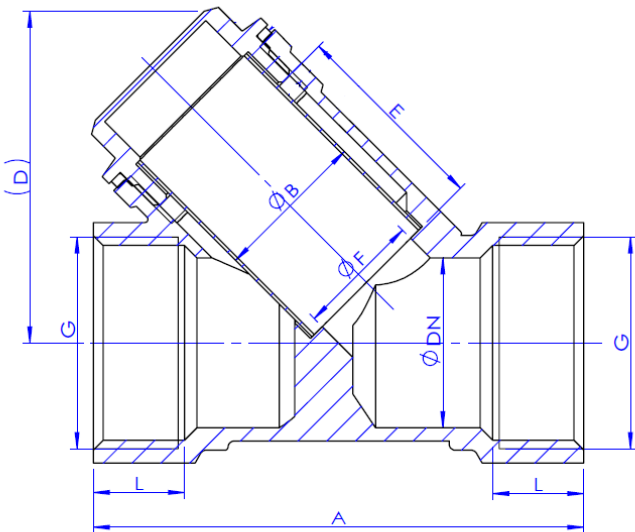

Dimension –

Technical Specification -

Body : Forged Brass – Y design.

Filter : SS 304 – 800 microns perforated screen.

Medium : Water.

Pressure : PN 16 (16 kg/cm²)

End connection : Female threaded BSP

Size (mm) : 15, 20, 25, 32, 40, 50.

All parts are nontoxic – suitable for potable water.

G	A	ØB	C	D	ØDN	E	ØF	L
1/2	57	Ø18.5	25	38	Ø17	24	14.5	14
3/4	69	Ø24	30.4	48	Ø21.5	31.5	19.5	14
1	76.5	Ø23.5	37.5	51	Ø26.5	31.5	19.5	14
1 1/4	96.5	Ø35	48.5	66	Ø36.5	42	29	16
1 1/2	105	Ø40	55	74	Ø43	49.5	34	18.5
2	127.5	Ø51.8	68	90.5	Ø53	59	44	20.5